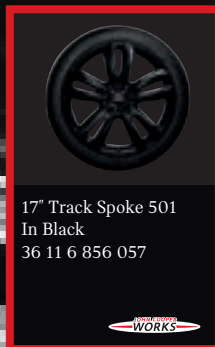

SINGLE ALLOYS*