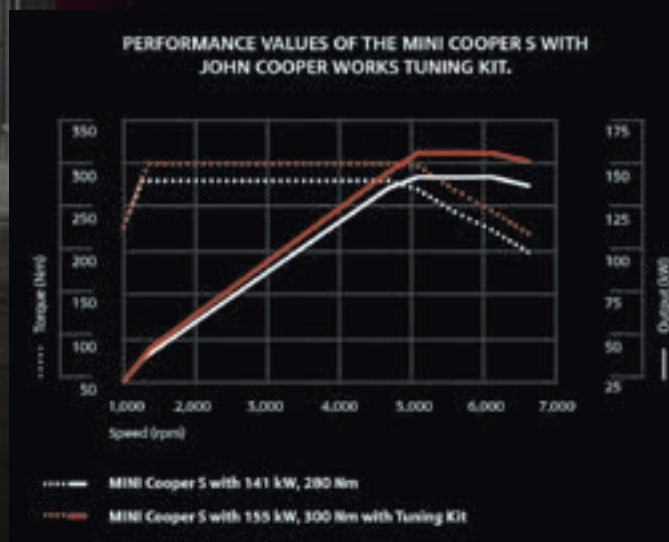

The JCW Pro Tuning Kit and Exhaust for the new MINI Cooper S Convertible, 3-door and 5-door Hatch and the JCW Pro Exhaust for the JCW 3-door Hatch model bring the John Cooper Works racing heritage to life. The new, performance-optimised engine update, coupled with the perfectly-tuned valve silencer (Bluetooth 4.0 controlled) intensifies the MINI's sporty sound characteristics, while improving responsiveness and upgrading the standard engine's performance to an eye-watering 210hp, delivering an unbeatable driving experience.

AT THE FLICK OF A SWITCH.

The Bluetooth 4.0 controlled valve silencer allows you to select from two modes: Track mode* – designed for use on the race track only, it delivers no holds barred responsiveness and sports acoustics; and Sport mode – delivering a sportier than normal sound and drive, but with some residual comfort, aimed for more understated sports use on the road.

See it in action on the MINI UK YouTube Channel.

JCW Pro Tuning Kit and Exhaust*

11 12 2 359 628 – 3-door and Convertible Cooper S†

11 12 2 360 845 – 5-door

£1,600.00

JCW Pro Exhaust for JCW Models*

18 30 2 407 322 – 3-door and Convertible†

£1,100.00

† Available to order for the new Convertible from the end of April 2016, and must be ordered in conjunction with additional bracket 18 30 2 445 902