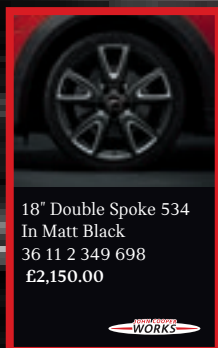

SUMMER COMPLETE WHEEL SETS

WINTER COMPLETE WHEEL SETS

*please speak to your preferred MINI Centre for prices and availability

***not available for Clubman

**JOHN COOPER WORKS PRO
MINI KIT RANGE.**