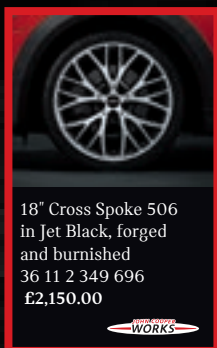

SUMMER COMPLETE WHEEL SETS

WINTER COMPLETE WHEEL SETS

*please speak to your preferred MINI Centre for prices and availability

***not available for Clubman

**JOHN COOPER WORKS PRO
MINI KIT RANGE.**