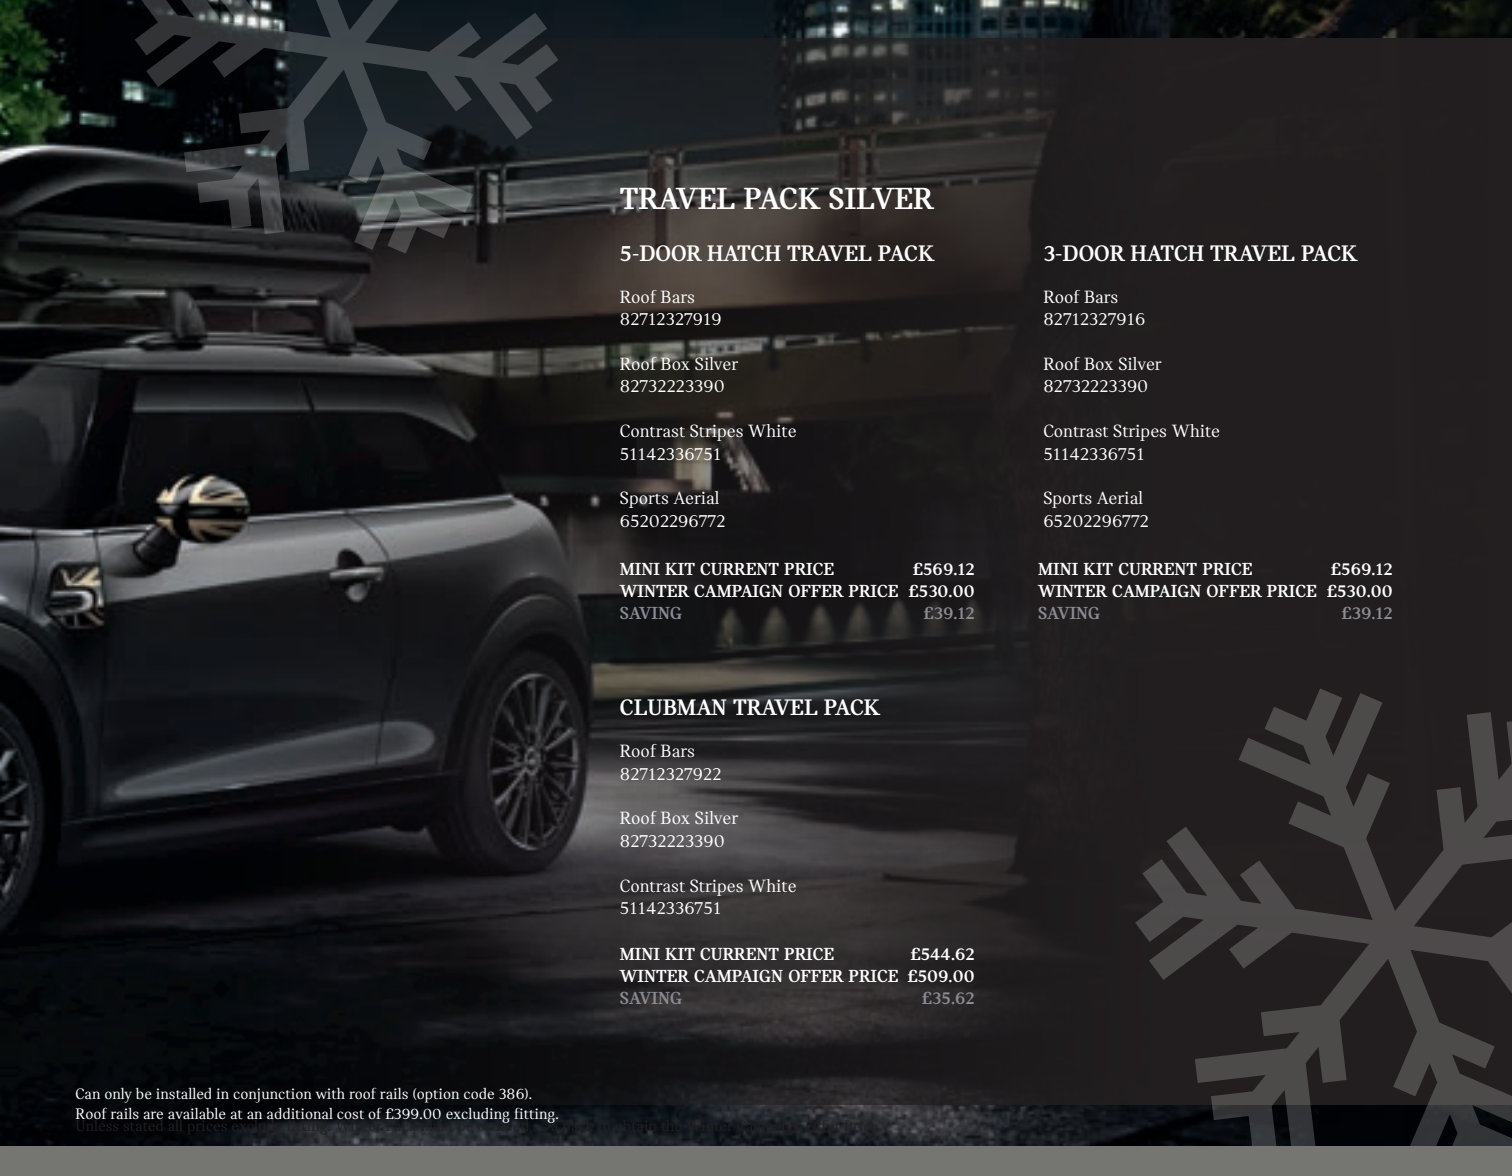

## CLUBMAN TRAVEL PACK

Roof Bars  
82712327922

Roof Box Black  
82732223388

Contrast Stripes White  
51142336751

MINI KIT CURRENT PRICE £544.62  
WINTER CAMPAIGN OFFER PRICE £509.00  
SAVING £35.62

Can only be installed in conjunction with roof rails (option code 386).  
Roof rails are available at an additional cost of £399.00 excluding fitting.